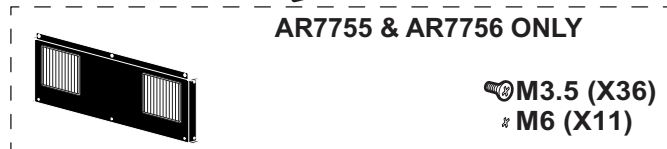

Inventory

6/2016

990-3958B

© 2016 Schneider Electric. All Rights Reserved.

Customer support for this or any other Schneider Electric product is available at www.schneider-electric.com.

Worldwide Customer Support