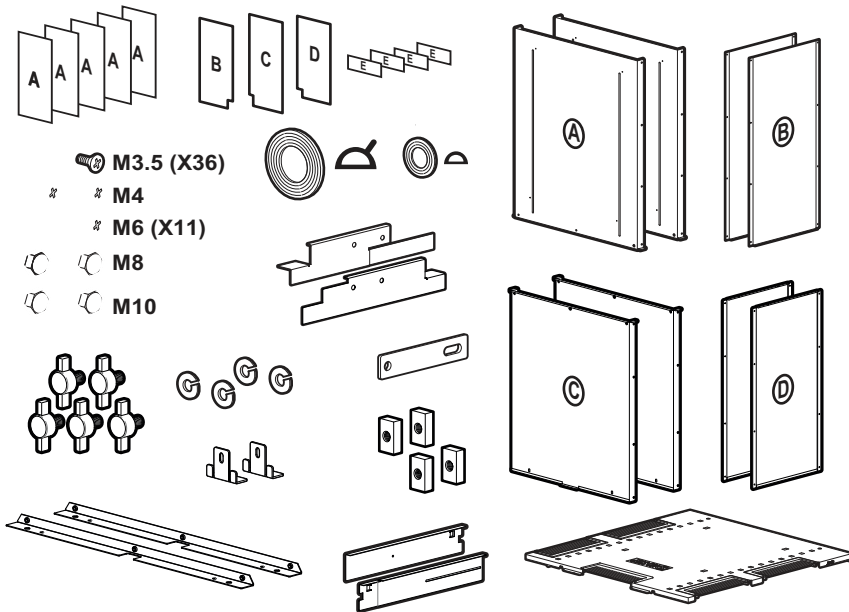

Inventory

6/2016

990-3958B

© 2016 Schneider Electric. All Rights Reserved.

Customer support for this or any other Schneider Electric product is available at www.schneider-electric.com.

Worldwide Customer Support