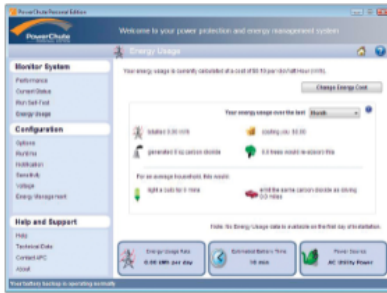

Product datasheet

Specifications

PowerChute Personal Edition v3.1

SFPCPE31

Overview

Presentation Easy-to-use, safe system shutdown software with power and energy management features for home computers and battery backups.