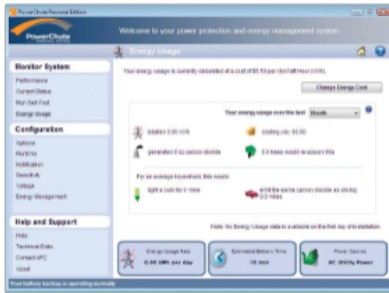

Hoja de características del producto

Especificaciones

PowerChute Personal Edition v3.1

SFPCPE31

Visión general

Presentación Easy-to-use, safe system shutdown software with power and energy management features for home computers and battery backups.