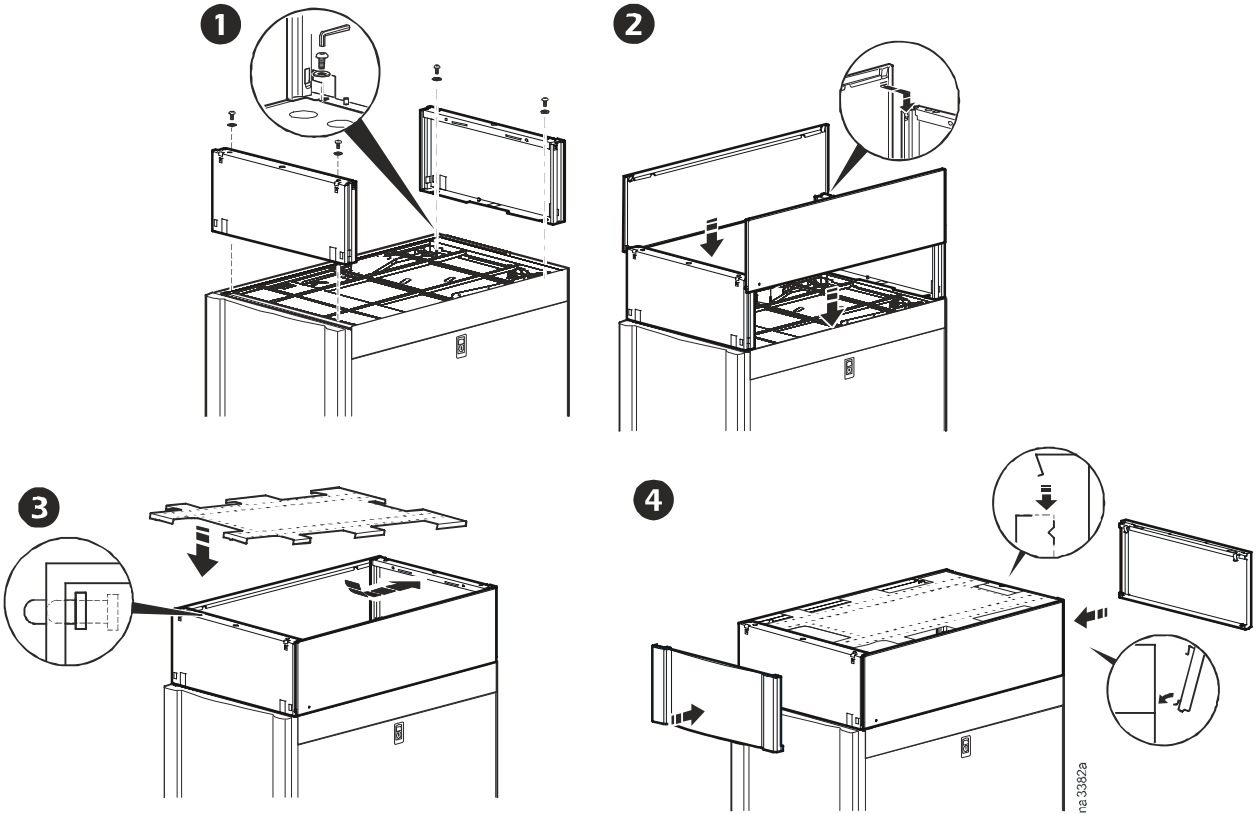

InRow Roof Height Adapter - 750 mm

ACAC10023 - 42U SX to 42U VX

ACAC10024 - 42U SX to 48U SX

Customer support and warranty information is available at the APC Web site, www.apc.com.

© 2010 APC by Schneider Electric. APC, the APC logo, and InRow are owned by Schneider Electric Industries S.A.S., American Power Conversion Corporation, or their affiliated companies. All other trademarks are property of their respective owners.