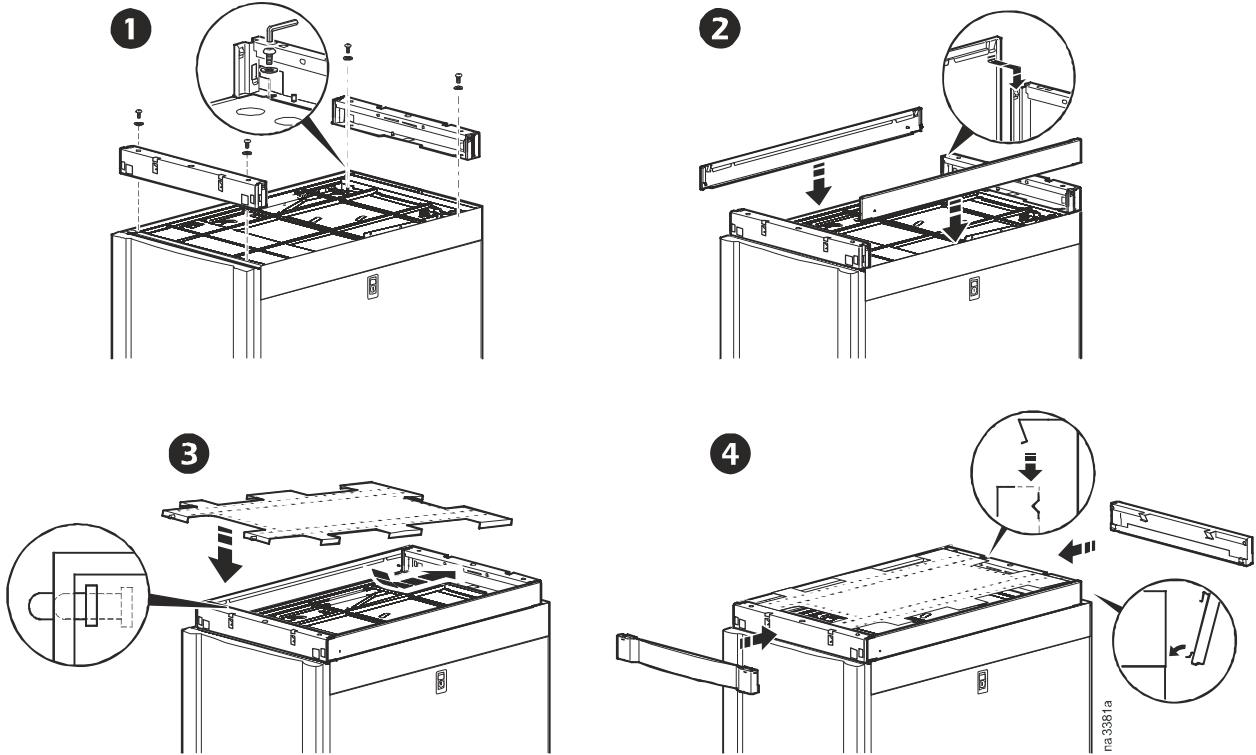

InRow Roof Height Adapter - 750 mm

ACAC10023 - 42U SX to 42U VX

ACAC10024 - 42U SX to 48U SX

Customer support and warranty information is available at the APC Web site, www.apc.com.

© 2010 APC by Schneider Electric. APC, the APC logo, and InRow are owned by Schneider Electric Industries S.A.S., American Power Conversion Corporation, or their affiliated companies. All other trademarks are property of their respective owners.